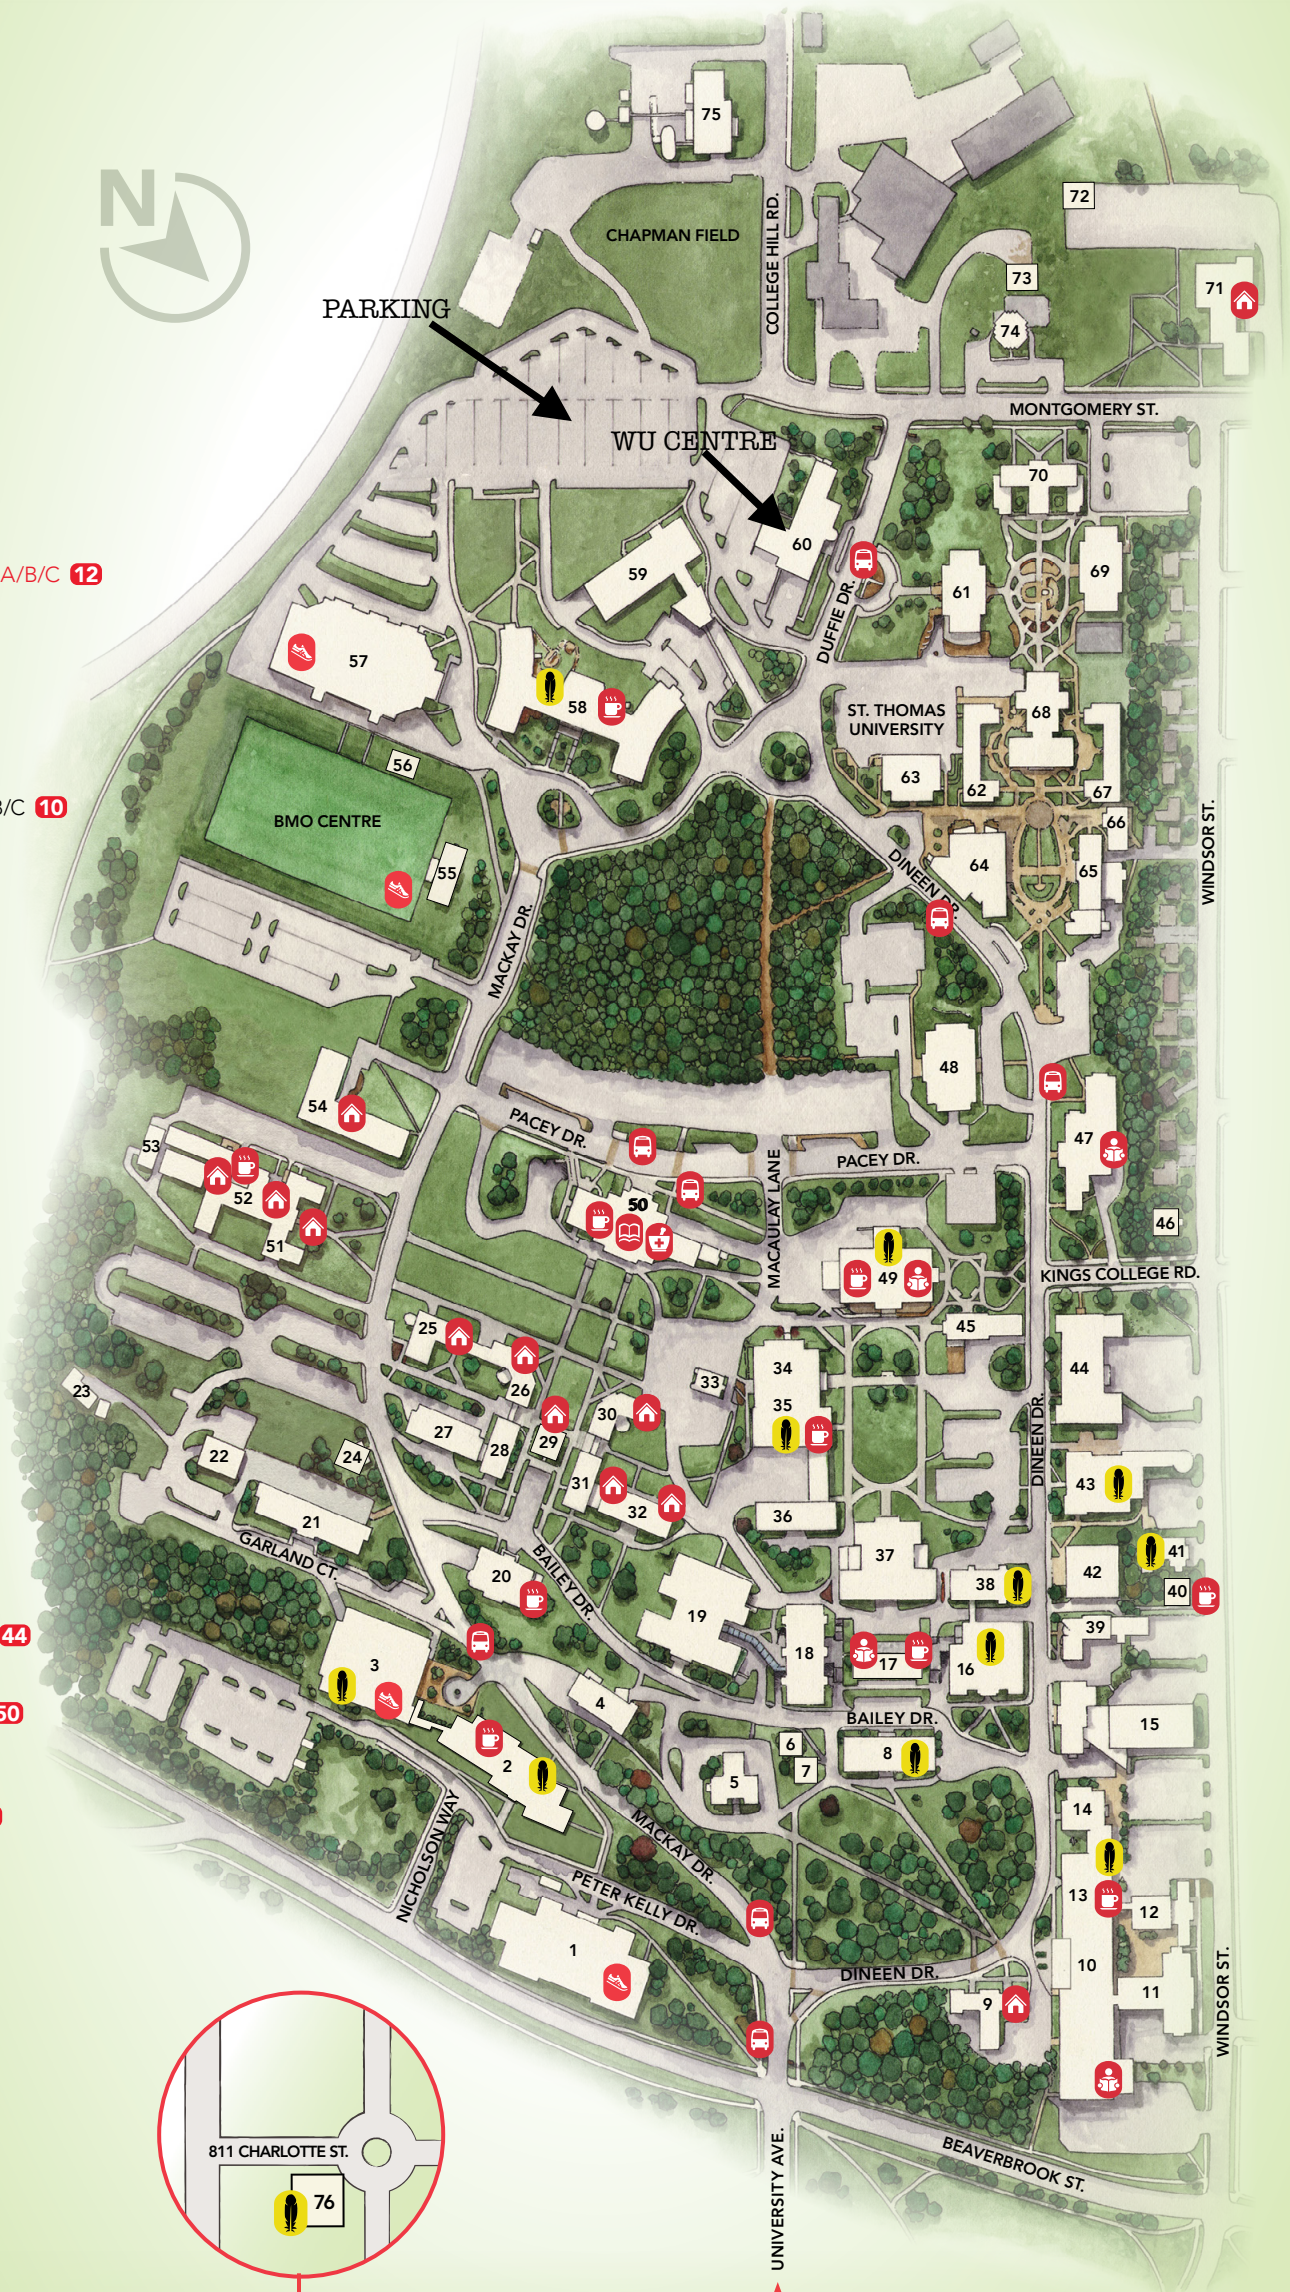

NBCC (NEW BRUNSWICK COMMUNITY COLLEGE)

- New Brunswick Community College
  Fredericton Campus - 26 Duffie Dr. - A/B/C 59

ST. THOMAS UNIVERSITY

- Donald C. Duffie Hall - 53 Dineen Dr. - A/C 66
- Brian Mulroney Hall - 825 Montgomery St. - A/B/C 69
- Edmund Casey Hall - 51 Dineen Dr. - A/B/C 65
- George Martin Hall - 59 Dineen Dr. - A/C 68
- Harrington Hall - 55 Dineen Dr. - A 67
- Holy Cross House - 845 Montgomery St. - A/B/C 70
- J. B. O'Keefe Fitness Centre - 65 Dineen Dr. - A/C 63
- Margaret Norrie McCain Hall - 9 Duffie Dr. - A/B/C 61
- Sir James Dunn Hall - 67 Dineen Dr. - A/B/C 64
- Vanier Hall - 63 Dineen Dr. - A/C 62

ACCESS KEY

- A Level or ramp entrance
- B Elevator
- C Accessible restroom
- D Assistance needed from parking lot (no curb break)
- E One step up to entrance

LEGEND

- Pharmacy
- Bookstore
- Library
- Residence
- Food services
- Bus stop
- Athletic Facilities

Smudge-friendly spaces*
*For the complete list of smudge-friendly locations around campus visit UNB.ca/smudging

UNB.ca